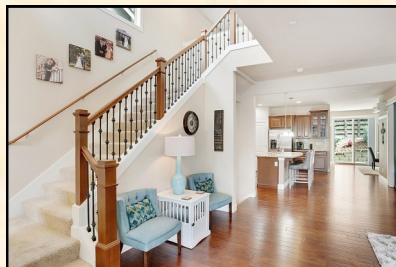

Immaculate Open and Airy with Huge Great Room!! Spirit Ridge Home in Bothell - **Hot Tub!** - 2-car Garage!

\$699,950

20056 94th Dr NE #8, Bothell, 98011
25 Photos at: www.SpiritRidgeHome.com

4 BR—3.25 Baths—2,778sf
Northshore Schools

Home Features:

- Grand covered porch opens to large open entry with wrought iron staircase
- Bedroom and 3/4 bath on lower level is great for MIL or second Master Suite
- Soaring high ceilings make this home feel enormous
- Hardwood floors on entire main floor
- Slab granite gourmet island Kitchen with full height designer backsplash, stainless steel appliances all included
- Main floor Den with glass panel French doors
- Large private formal Dining room
- Painted millwork throughout
- Two private covered decks, one with hot tub
- Private backyard and rear patio
- Vaulted Master Suite with 5-piece luxury Bath and walk-in closet
- Bonus room! Convenient top level laundry room
- Walk to Burke-Gilman Trail
- Northshore School District