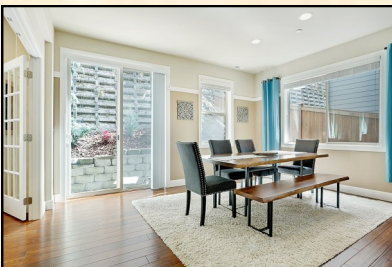

Immaculate Open and Airy with Huge Great Room!! Spirit Ridge Home in Bothell - **Hot Tub!** - 2-car Garage!

\$699,950

20056 94th Dr NE #8, Bothell, 98011
25 Photos at: www.SpiritRidgeHome.com

4 BR—3.25 Baths—2,778sf
Northshore Schools

Home Features:

- Grand covered porch opens to large open entry with wrought iron staircase
- Bedroom and 3/4 bath on lower level is great for MIL or second Master Suite
- Soaring high ceilings make this home feel enormous
- Hardwood floors on entire main floor
- Slab granite gourmet island Kitchen with full height designer backsplash, stainless steel appliances all included
- Main floor Den with glass panel French doors
- Large private formal Dining room
- Painted millwork throughout
- Two private covered decks, one with hot tub
- Private backyard and rear patio
- Vaulted Master Suite with 5-piece luxury Bath and walk-in closet
- Bonus room! Convenient top level laundry room
- Walk to Burke-Gilman Trail
- Northshore School District