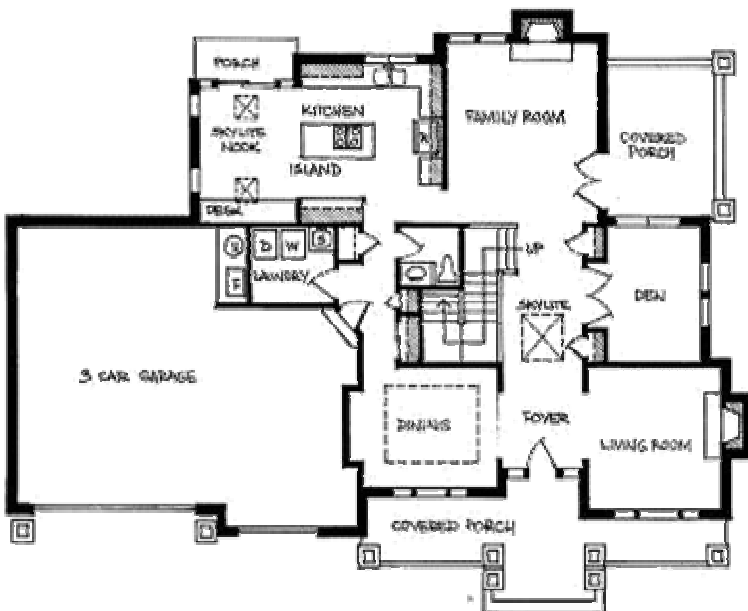

# The Cascade

- Equestrian Estate Size Lot
- 2780 Square Feet
- Covered Porch
- Grand Foyer
- 4 Bedrooms
- Huge Master Suite
- Coffered Sitting Area
- Formal Rooms
- Gourmet Kitchen & nook
- Sky bridge to Master
- Home Office/Den
- Family Room
- Gas Fireplace
- Utility Room
- 3 Car Garage