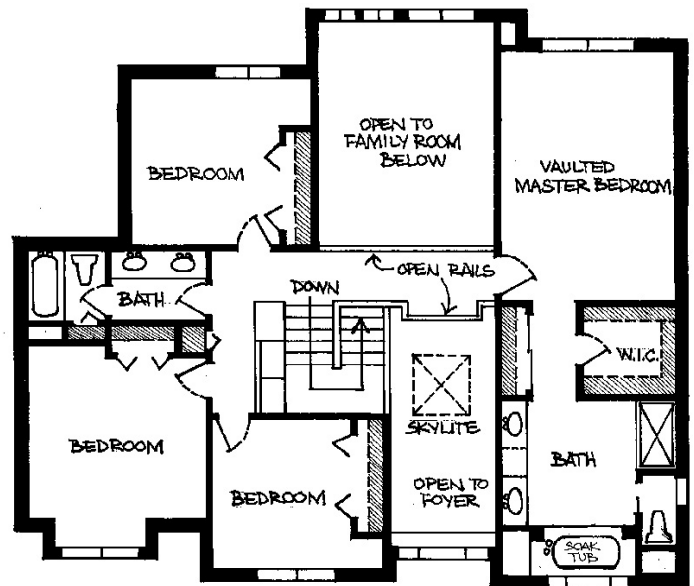

Upper Floor